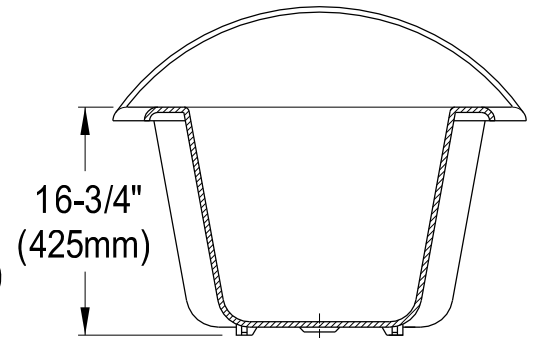

# VCT7D653129B1,2,5,8,W

61" Cast Iron Bathtub With 7" Faucet Drillings

Section A-A