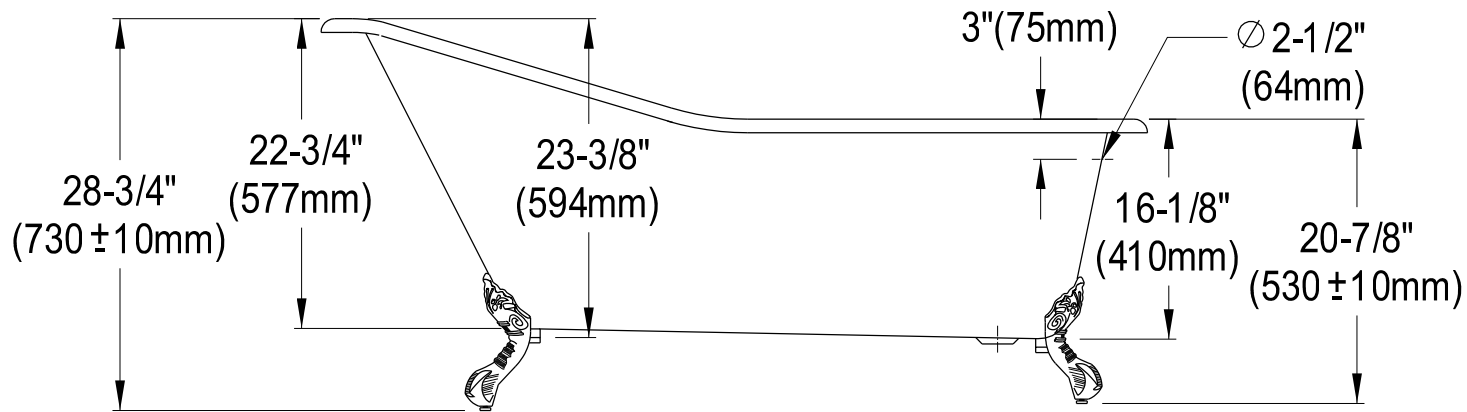

# VCT7D653129B1,2,5,8,W

61" Cast Iron Bathtub With 7" Faucet Drillings

Section A-A