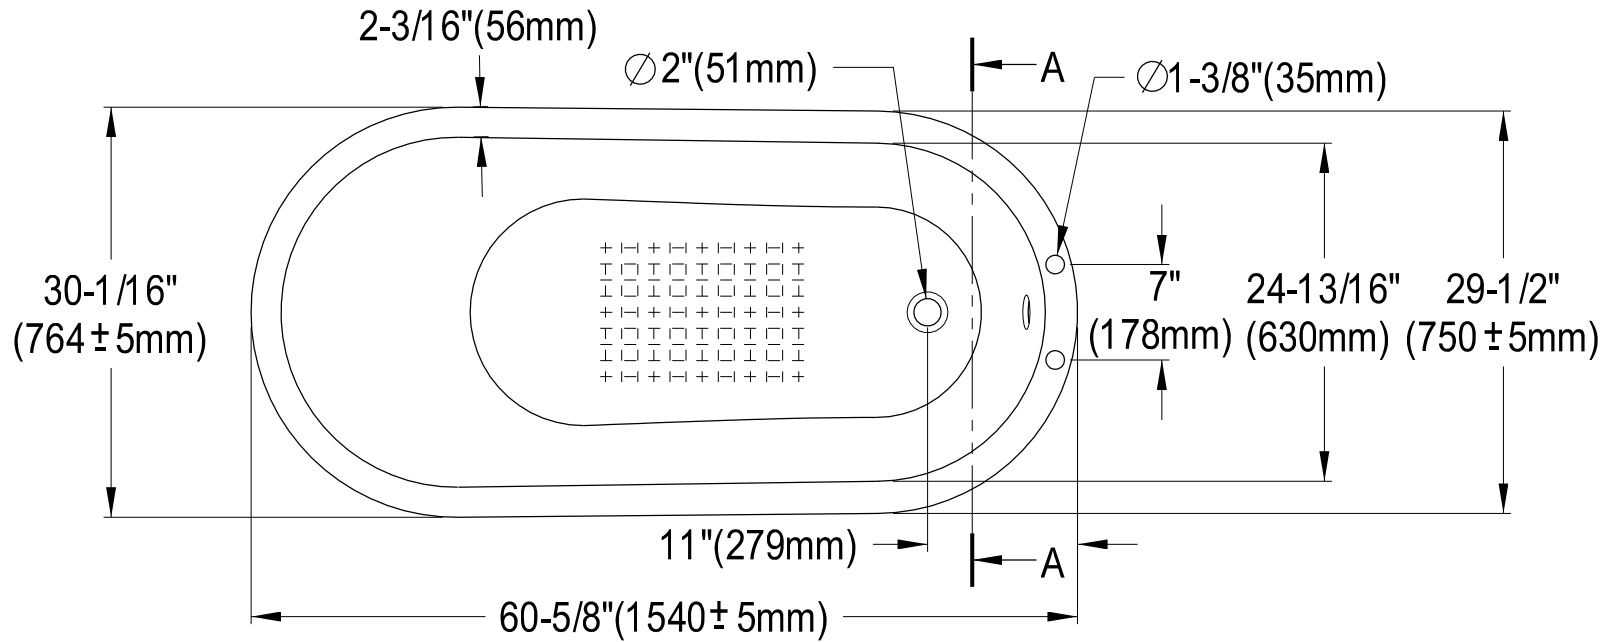

# VCT7D653129B1,2,5,8,W

61" Cast Iron Bathtub With 7" Faucet Drillings

Section A-A